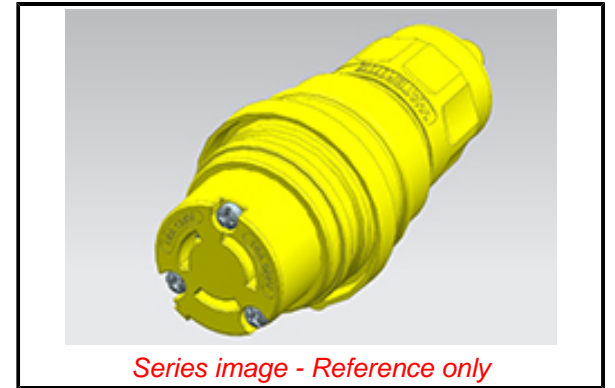

PLEASE CHECK WWW.MOLEX.COM FOR LATEST PART INFORMATION

Part Number: [1301460094](#)
Status: **Active**
Overview: [Watertite Extreme Wet-Location Wiring Solutions](#)
Description: [Watertite Extreme Connector for Male Receptacle with Locking Blade, 3 Pole/3 Wire, Non-NEMA 15A/125V, 10A/250V, F2, Silicone Husk](#)

Documents:

[Drawing (PDF)](#)

[Datasheet (PDF)](#)

[RoHS Certificate of Compliance (PDF)](#)

General

Product Family	Wiring Devices
Series	130146
IP Rating	IP69K
NEMA Configuration	Non-NEMA Locking
Overview	Watertite Extreme Wet-Location Wiring Solutions
Product Name	Watertite Extreme
Receptacle Type	Single
Specialty	N/A
Taxonomy	Wiring Devices
Type	Connector
UPC	78678871184

Physical

Cord Grip Body Size	F2 1/2"
Flange	No
Flip Lid	No
Gender	Female
Length	N/A
Locking Blade	Yes
Poles	3-pole/3-wire

Electrical

Cord Type	N/A
Current - Maximum per Contact	10.0A, 15.0A
GFCI	No
Lighted Connector	No
Voltage - Maximum	125V / 250V

Material Info

Engineering Number	25W07MB

Reference - Drawing Numbers

Sales Drawing	1301460094-000

EU ELV

Not Reviewed

EU RoHS

Not Reviewed

REACH SVHC

Not Reviewed

Halogen-Free

Status

Not Reviewed

For more information, please visit [Contact US](#)

China ROHS

Not Reviewed

ELV

Not Reviewed

RoHS Phthalates

Not Reviewed

Search Parts in this Series

[130146 Series](#)